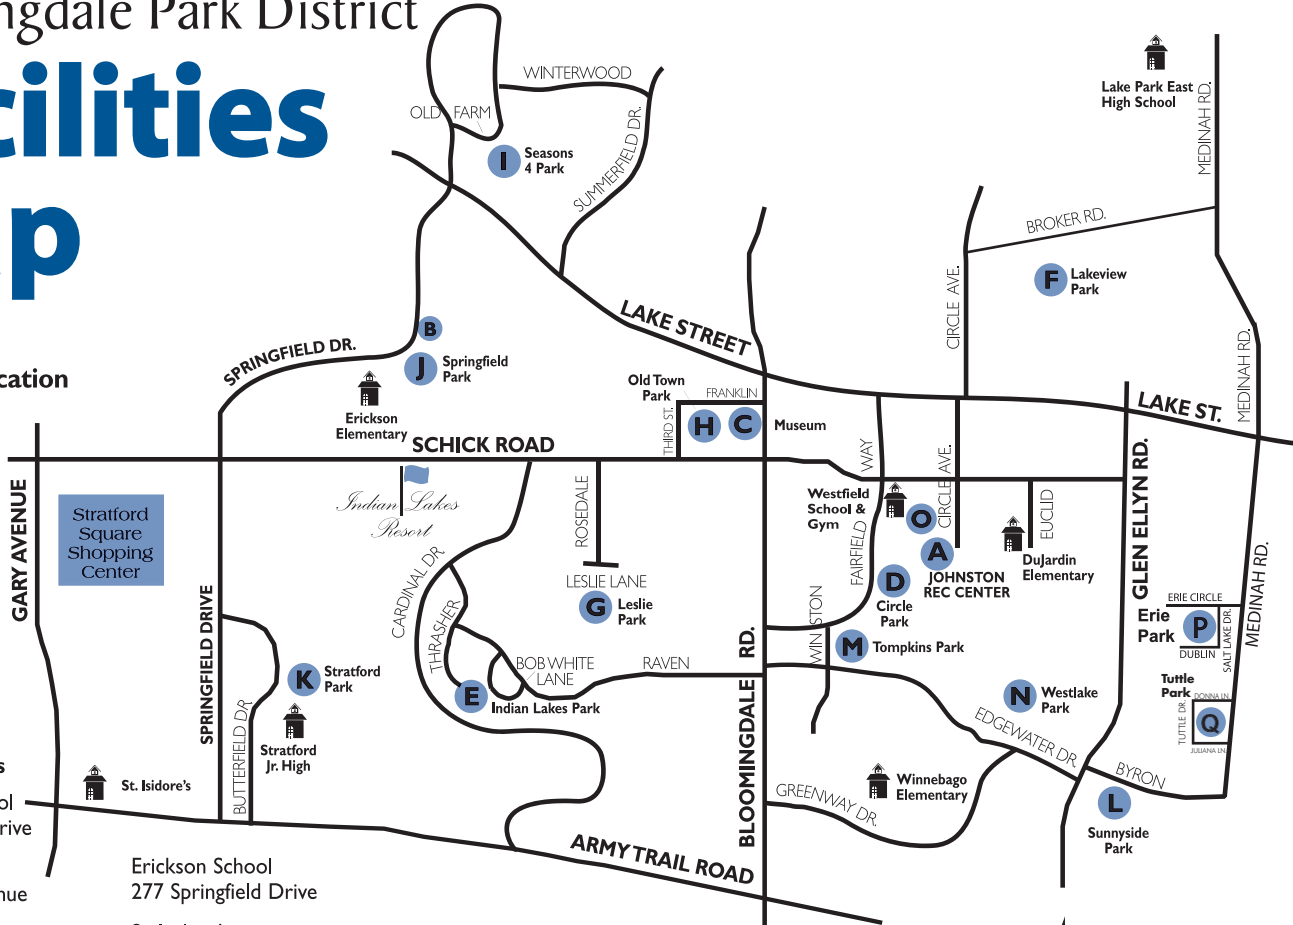

Bloomington Park District

Facilities Map

A Park Location

 School

School Facilities

Winnebago School
195 Greenway Drive

Dujardin School
166 S. Euclid Avenue

Westfield School
149 Fairfield Way

Stratford Junior High
251 Butterfield Drive

Erickson School
277 Springfield Drive

St. Isidore's
431 W. Army Trail Road

Lake Park East High School
600 S. Medinah Rd.

Park Name	Location	Acres	Path Loops (miles)	Pools	Gazebos/Shelters	Fountains	Playgrounds	Tot Lots	Tennis Courts	Basketball Courts	Football Fields	Baseball Diamonds	Soccer Fields	Walking Track	Sledding Hills	Ice Rinks	Fishing	Wetlands (acres)	Roller Hockey	Sand Volleyball	
A Johnston Rec Center*	172 S. Circle Avenue			1					3												
B Maintenance Facility	259 Springfield Drive																				
C Museum*	108 Bloomingdale Road																				
D Circle Park*	163 Fairfield Way	20.0	0.35			1	1	1	1	3	2								1		
E Indian Lakes Park*	265 Bob White Lane	4.0				1		1			1										
F Lakeview Park*	240 Broker Road	15.5	0.25			1		2			2	1				1					
G Leslie Park*	170 Leslie Lane	9.5	0.30			1															
H Old Town Park*	111 Third Street	1.5		1	2																
I Seasons 4 Park*	600 Old Farm Rd, Roselle	15.5	0.55			1	1	1		1											
J Springfield Park*	269 Springfield Drive	44.0	1.10	1		1	1	3		4	3					1	20.0				
K Stratford Park*	241 Butterfield Drive	16.0				1		2			2										
L Sunnyside Park*	291 Glen Ellyn Road	3.0				1	1	2	1												
M Tompkins Park*	151 Edgewater Drive	4.5				1					2	1									
N Westlake Park	307 Edgewater Drive	25.0	.75											1	2	1				2	
O Westfield Gym*	149 Fairfield Way								2				1								
P Erie Park*	354 Erie Circle	.75				1															
Q Tuttle Park*	320 Tuttle Drive	.5																			
*denotes handicapped accessible		Total	159.75	33	1	3	2	10	4	7	12	1	15	7	1	1	2	3	200	1	2