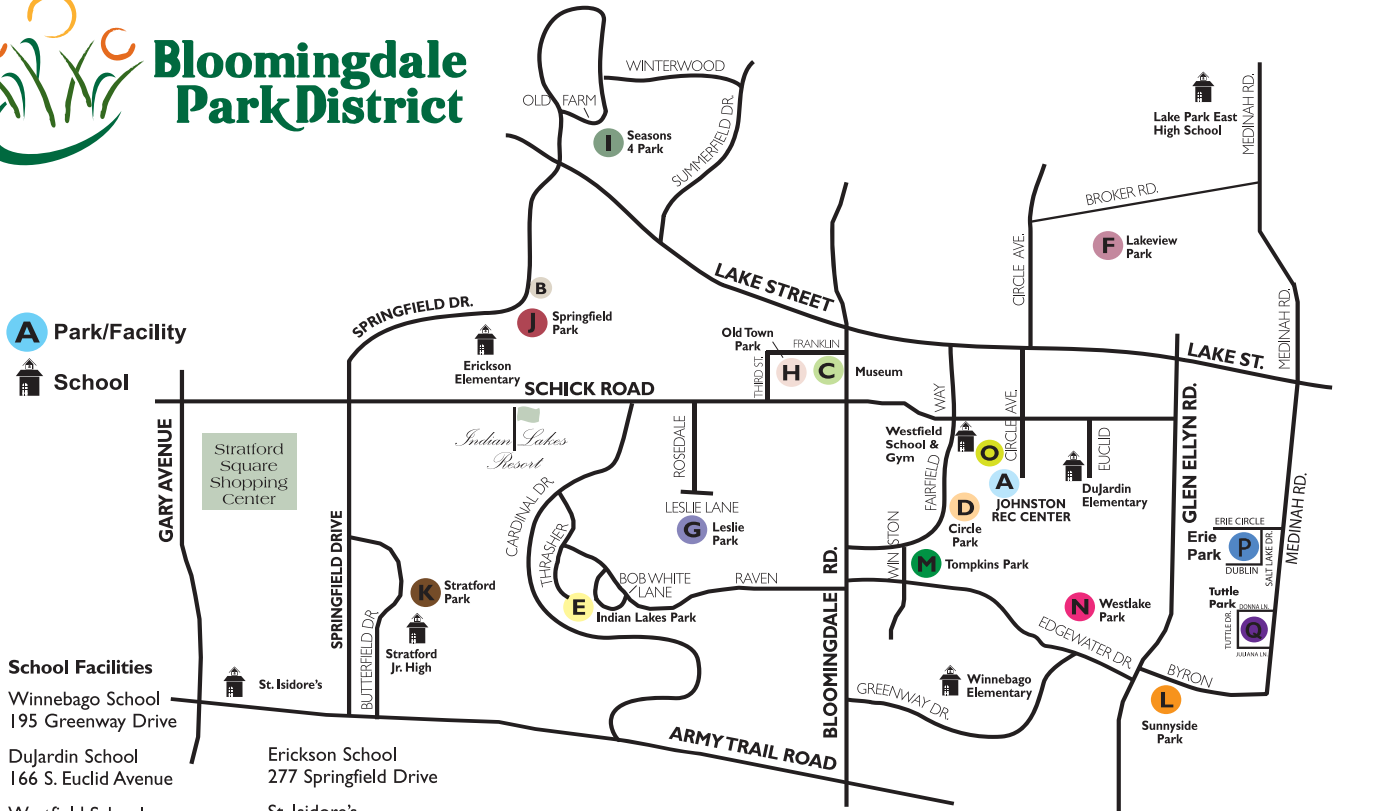

Parks & Facilities

Bloomington Park District

- A** Park/Facility
- School**

School Facilities

- Winnebago School
195 Greenway Drive
- Dujardin School
166 S. Euclid Avenue
- Westfield School
149 Fairfield Way
- Stratford Junior High
251 Butterfield Drive
- Erickson School
277 Springfield Drive
- St. Isidore's
431 W. Army Trail Road
- Lake Park East High School
600 S. Medinah Rd.

Park Name	Location	Acres	Path Loops (miles)	Pools	Gazebos/Shelters	Fountains	Playgrounds	Tot Lots	Tennis Courts	Basketball Courts	Football Fields	Baseball Diamonds	Soccer Fields	Walking Track	Sledding Hills	Storybook Trail	Fishing	Wetlands (acres)	Roller Hockey	Pickleball Courts	Bocce Ball Courts	Skate Spot	Fitness Station
A Johnston Rec Center*	172 S. Circle Avenue			1					3														
B Maintenance Facility	259 Springfield Drive																						
C Museum*	108 Bloomingdale Road																						
D Circle Park*	163 Fairfield Way	20.0	0.35	2	1	1	1	2	2	2	2						0.87	1			1	1	
E Indian Lakes Park*	265 Bob White Lane	4.50				1		1			1										1		
F Lakeview Park*	240 Broker Road	14.75	0.25	1		1		2		2							1	0.85	1				
G Leslie Park*	170 Leslie Lane	9.25	0.30		1	1							1				1	0.43					
H Old Town Park*	111 Third Street	1.10			2	2																	
I Seasons 4 Park*	600 Old Farm Rd, Roselle	15.0	0.55				1	1	1	1													
J Springfield Park*	269 Springfield Drive	57.5	1.10	1		1	1	1	1	4	9						1	20.0		1			
K Stratford Park*	241 Butterfield Drive	15.5					1	2		1	2							0.36	1				
L Sunnyside Park*	291 Glen Ellyn Road	3.0					1	1	2	1								0.67					
M Tompkins Park*	151 Edgewater Drive	4.65				1					2												
N Westlake Park	307 Edgewater Drive	24.4	0.75											1		1	1.26						
O Westfield Gym*	149 Fairfield Way								2				1										
P Erie Park*	354 Erie Circle	1.10				1																	
Q Tuttle Park*	320 Tuttle Drive	0.85																					
* provides accessible features																							
Total		171.6	3.3	1	6	3	10	4	7	9	3	14	12	1	1	1	4	24.4	1	3	1	1	1