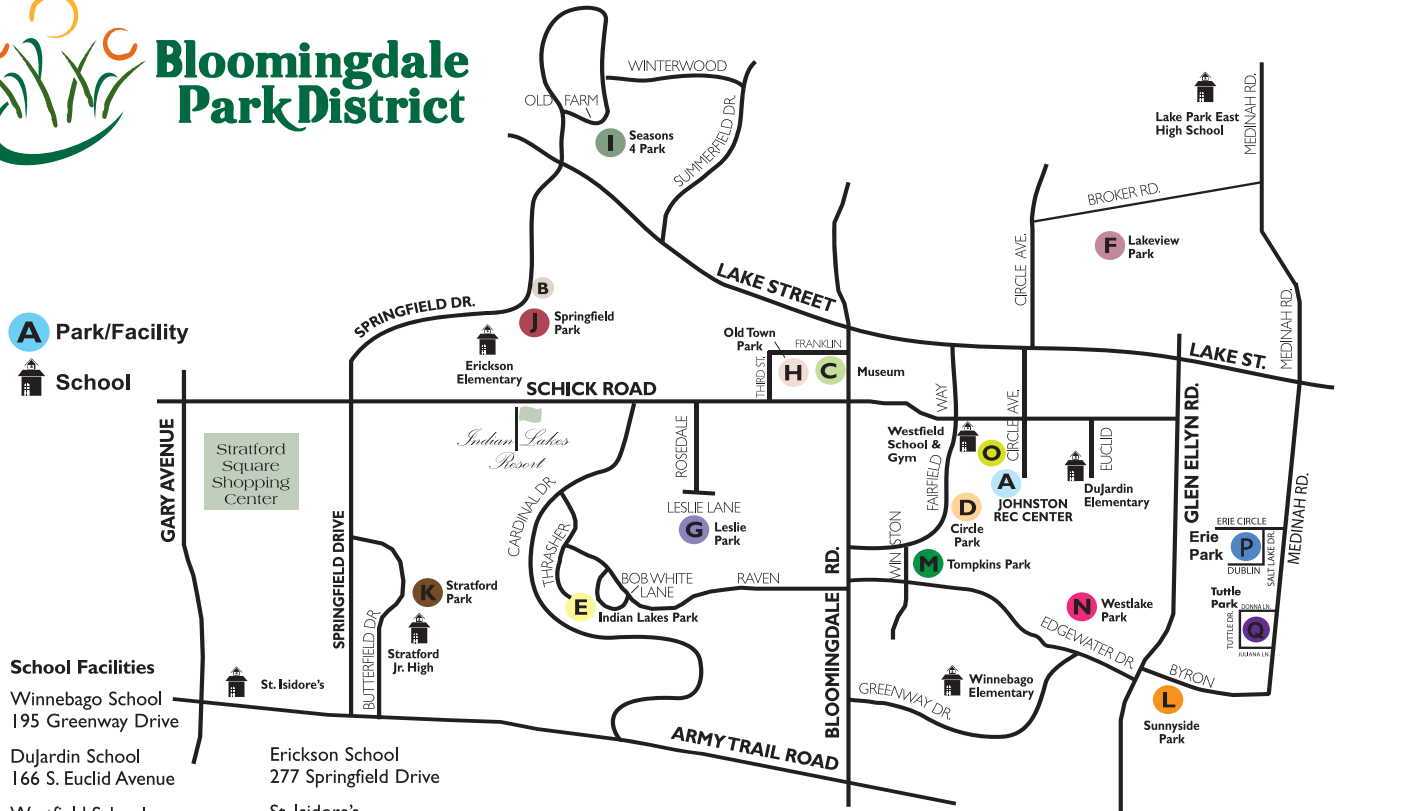

Parks & Facilities

Bloomington Park District

- A** Park/Facility
- School**

School Facilities

- Winnebago School
195 Greenway Drive
- Dujardin School
166 S. Euclid Avenue
- Westfield School
149 Fairfield Way
- Stratford Junior High
251 Butterfield Drive
- Erickson School
277 Springfield Drive
- St. Isidore's
431 W. Army Trail Road
- Lake Park East High School
600 S. Medinah Rd.

Park Name	Location	Acres	Path Loops (miles)	Pools	Gazebos/Shelters	Fountains	Playgrounds	Tot Lots	Tennis Courts	Basketball Courts	Football Fields	Baseball Diamonds	Soccer Fields	Walking Track	Sledding Hills	Storybook Trail	Fishing	Wetlands (acres)	Roller Hockey	Pickleball Courts	Bocce Ball Courts	Skate Spot	Fitness Station
A Johnston Rec Center*	172 S. Circle Avenue			1					3														
B Maintenance Facility	259 Springfield Drive																						
C Museum*	108 Bloomingdale Road																						
D Circle Park*	163 Fairfield Way	20.0	0.35	2	1	1	1	2	2	2	2						0.87	1			1	1	
E Indian Lakes Park*	265 Bob White Lane	4.50			1			1		1										1			
F Lakeview Park*	240 Broker Road	14.75	0.25	1	1			2		2							1	0.85	1				
G Leslie Park*	170 Leslie Lane	9.25	0.30		1	1							1				1	0.43					
H Old Town Park*	111 Third Street	1.10			2	2																	
I Seasons 4 Park*	600 Old Farm Rd, Roselle	15.0	0.55				1	1	1	1													
J Springfield Park*	269 Springfield Drive	57.5	1.10	1	1	1	1	1	1	4	9						1	20.0		1			
K Stratford Park*	241 Butterfield Drive	15.5					1	2		1	2							0.36	1				
L Sunnyside Park*	291 Glen Ellyn Road	3.0					1	1	2	1								0.67					
M Tompkins Park*	151 Edgewater Drive	4.65				1					2												
N Westlake Park	307 Edgewater Drive	24.4	0.75											1		1	1.26						
O Westfield Gym*	149 Fairfield Way								2				1										
P Erie Park*	354 Erie Circle	1.10				1																	
Q Tuttle Park*	320 Tuttle Drive	0.85																					
* provides accessible features																							
Total		171.6	3.3	1	6	3	10	4	7	9	3	14	12	1	1	1	4	24.4	1	3	1	1	1